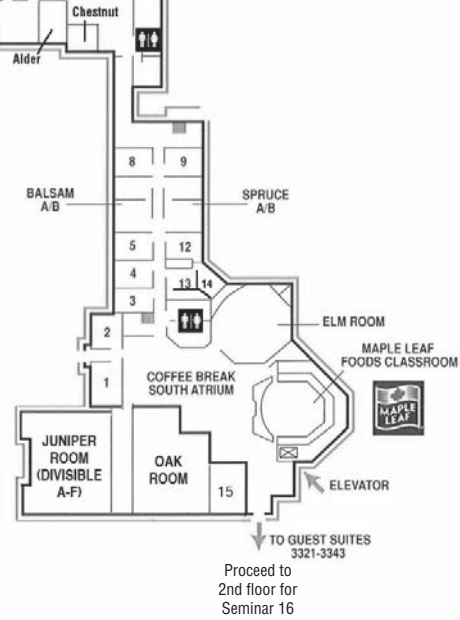

# IVEY

SPENCER LEADERSHIP CENTRE

a DOLCE Hotel & Conference Destination®

**South Wing Entrance & Dining Rooms**

## North Wing Lower Level

## South Wing Lower Level 3rd Floor

Try our Spencer Brunch Series  
Brunch Hotline 519.675.5535

## South Wing Main Level 4th Floor

A member of  
the prestigious  
International  
Association of  
Conference Centres  
(IACC)