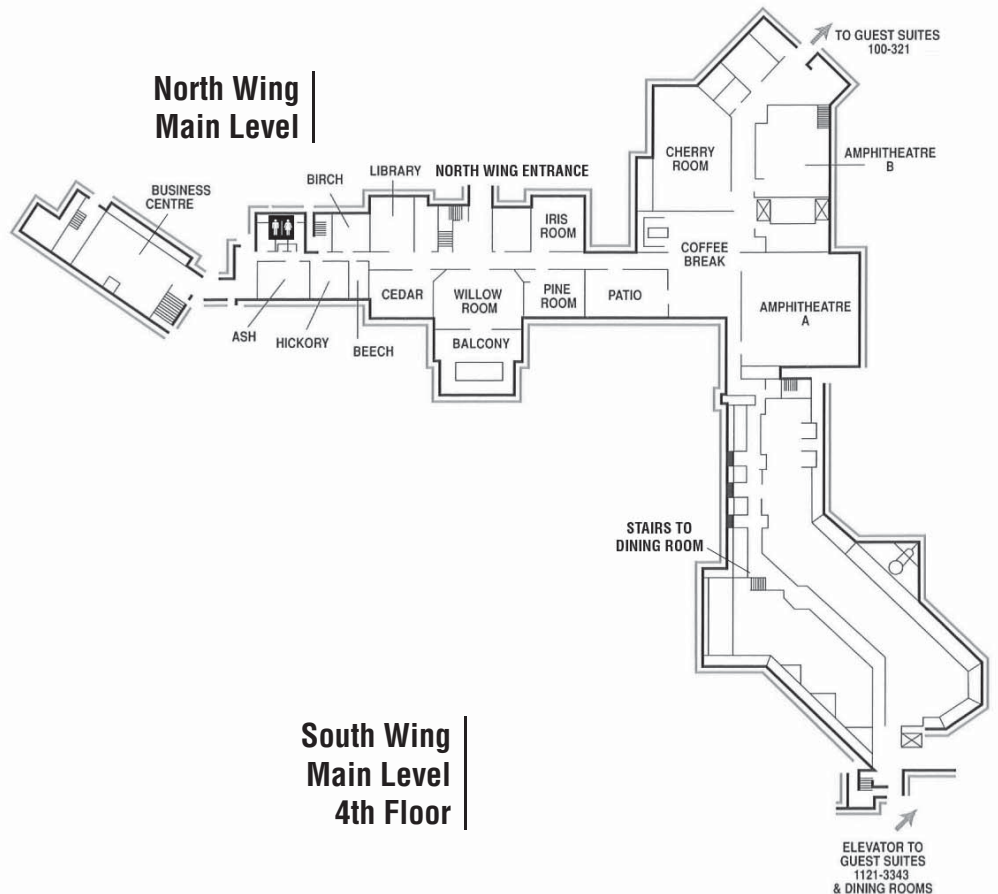

# IVEY

SPENCER LEADERSHIP CENTRE

a DOLCE Hotel & Conference Destination®

**South Wing Entrance & Dining Rooms**

## North Wing Lower Level

## South Wing Lower Level 3rd Floor

Try our Spencer Brunch Series  
Brunch Hotline 519.675.5535

## North Wing Main Level