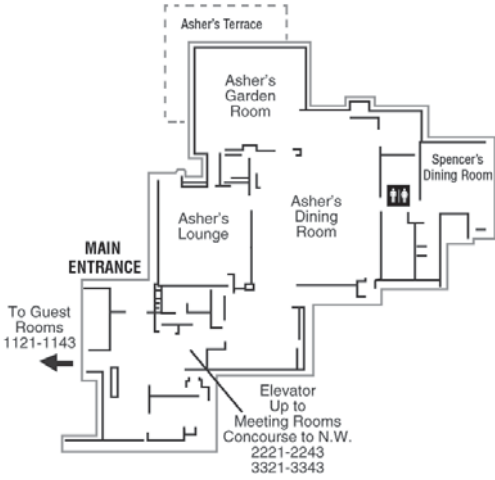

# IVEY

SPENCER LEADERSHIP CENTRE

a DOLCE Hotel & Conference Destination®

**South Wing Entrance & Dining Rooms**

## North Wing Lower Level

## South Wing Lower Level 3rd Floor

Try our Spencer Brunch Series  
Brunch Hotline 519.675.5535

## South Wing Main Level 4th Floor

A member of  
the prestigious  
International  
Association of  
Conference Centres  
(IACC)