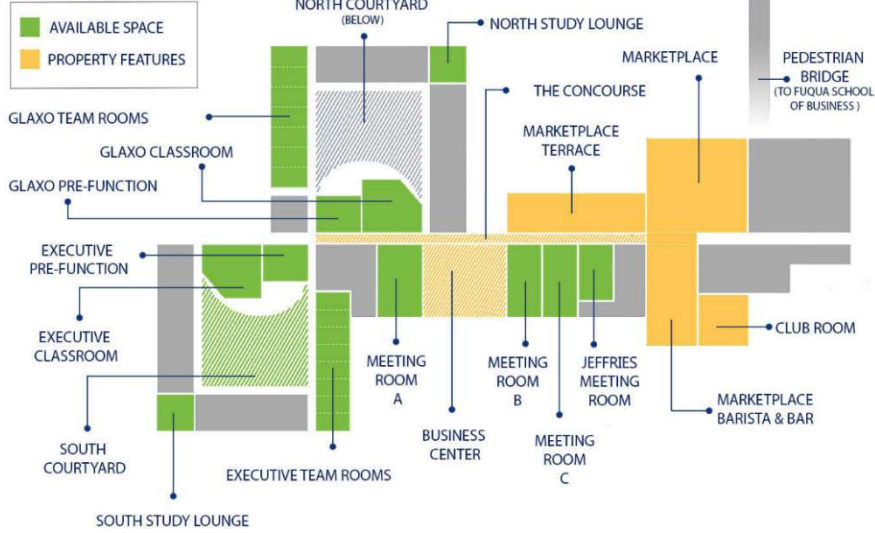

Hotel Information

LEVEL 1

Meeting places

Level 1:

- Fitness center (24 hours)
- Laundry Room (24 hours)
- AT&T Classroom & Team rooms

LEVEL 2

Meeting places

Level 2:

- Meeting room A, B, C
- Jeffries Meeting room
- Bridge to FUQUA
- GLAXO team rooms
- Marketplace (6:30am – 3pm)

*Breakfast buffet daily from 6:30am – 10:30am

*Breakfast served until 11am

LEVEL 3

Meeting places

Level 3:

- Lobby & Guest Registration
- Gift shop (24 hours)
- Atrium
- Ballrooms A-E
- Gallery
- Boardroom A & B
- J Chou Lobby Bar (3pm – 10pm), Fri & Sat 3pm – 11pm
- Margolis Center
- Executive offices