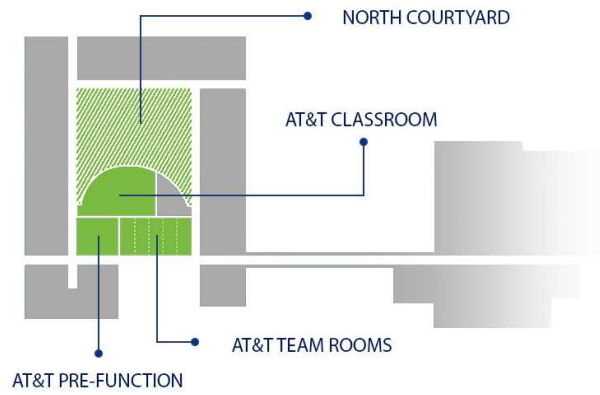

Hotel Information

LEVEL 1

Meeting places

Level 1:

- Fitness center (24 hours)
- Laundry Room (24 hours)
- AT&T Classroom & Team rooms

LEVEL 2

Meeting places

Level 2:

- Meeting room A, B, C
- Jeffries Meeting room
- Bridge to FUQUA
- GLAXO team rooms
- Marketplace (6:30am – 3pm)

*Breakfast buffet daily from 6:30am – 10:30am

*Breakfast served until 11am

LEVEL 3

Meeting places

Level 3:

- Lobby & Guest Registration
- Gift shop (24 hours)
- Atrium
- Ballrooms A-E
- Gallery
- Boardroom A & B
- J Chou Lobby Bar (3pm – 10pm), Fri & Sat 3pm – 11pm
- Margolis Center
- Executive offices