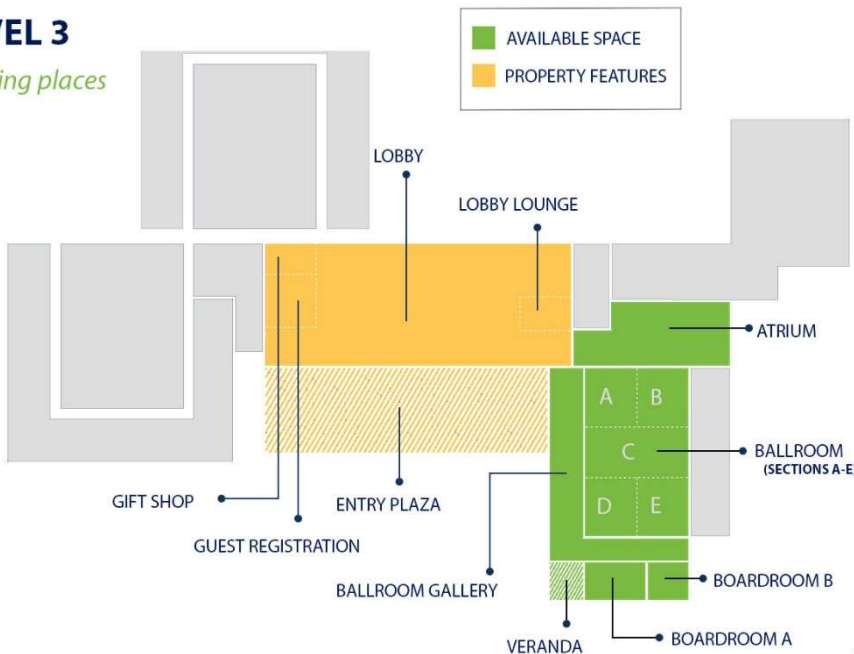

Hotel Information

LEVEL 1

Meeting places

Level 1:

- Fitness center (24 hours)
- Laundry Room (24 hours)
- AT&T Classroom & Team rooms

LEVEL 2

Meeting places

Level 2:

- Meeting room A, B, C
- Jeffries Meeting room
- Bridge to FUQUA
- GLAXO team rooms
- Marketplace (6:30am – 3pm)

*Breakfast buffet daily from 6:30am – 10:30am

*Breakfast served until 11am

LEVEL 3

Meeting places

Level 3:

- Lobby & Guest Registration
- Gift shop (24 hours)
- Atrium
- Ballrooms A-E
- Gallery
- Boardroom A & B
- J Chou Lobby Bar (3pm – 10pm), Fri & Sat 3pm – 11pm
- Margolis Center
- Executive offices