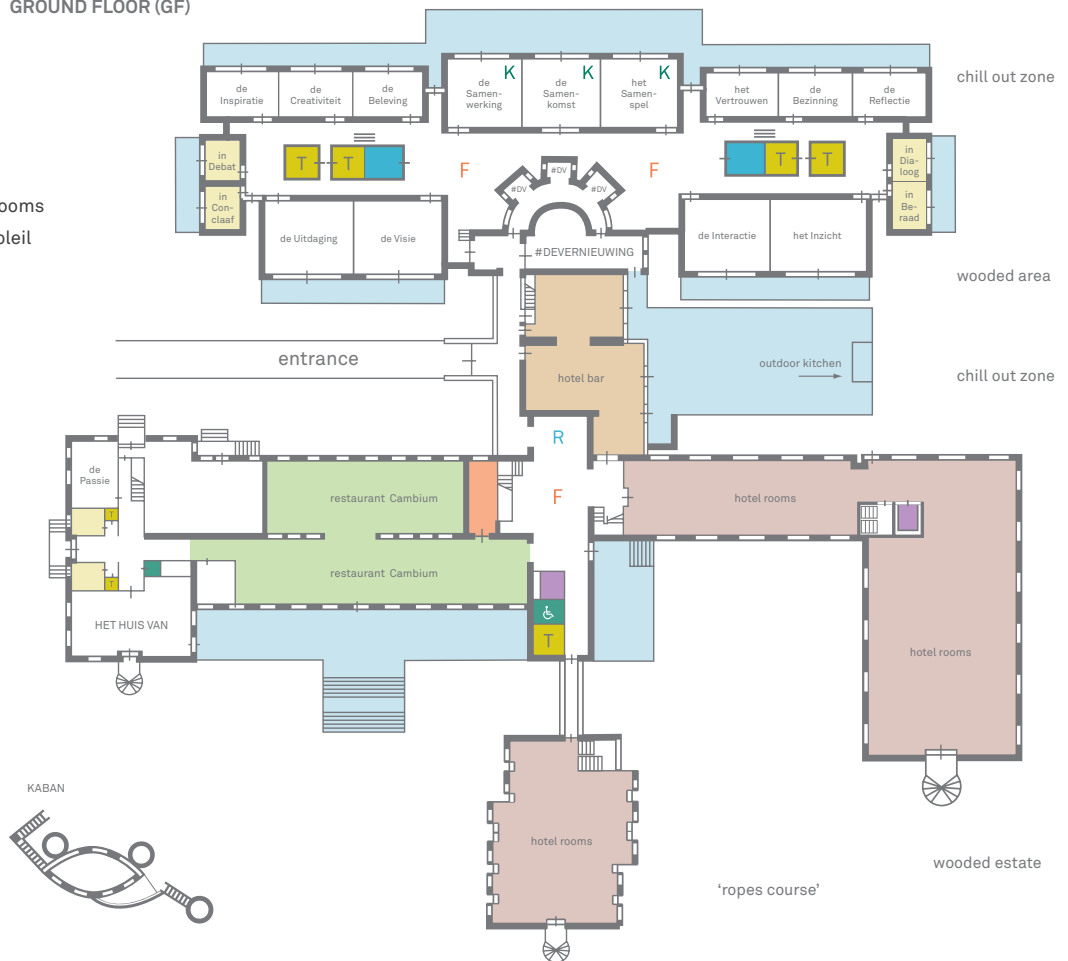

| Workspace | U-shape | Theatre | Square | Cabaret | Height | Surface | Location |
|-----------------|---------|---------|--------|---------|--------|---------|-----------|
| Kapelzaal | 36 | 110 | 42 | 75 | 3.90m | 140m2 | 1st floor |
| de Innovatie | 12 | | 16 | | 3.05m | 46m2 | 1st floor |
| het Talent | 12 | | 16 | | 3.05m | 42m2 | 1st floor |
| de Ontmoeting | | | 8 | | 3.05m | 25m2 | 1st floor |
| de Overtuiging | | | 8 | | 3.05m | 25m2 | 1st floor |
| de Passie | | | | 24 | 3.15m | 35m2 | GF |
| de Visie | 22 | 55 | 28 | 40 | 4.85m | 70m2 | GF |
| de Uitdaging | 22 | 55 | 28 | 40 | 4.85m | 70m2 | GF |
| de Samenwerking | 22 | 55 | 28 | 40 | 4.85m | 70m2 | GF |
| de Samenkomst 1 | 22 | 55 | 28 | 40 | 4.85m | 70m2 | GF |
| het Samenspel | 22 | 55 | 28 | 40 | 4.85m | 70m2 | GF |
| het Inzicht | 22 | 55 | 28 | 40 | 4.85m | 70m2 | GF |
| de Interactie | 22 | 55 | 28 | 40 | 4.85m | 70m2 | GF |
| de Samenkomst 2 | | 260 | | 110 | 4.85m | 210m2 | GF |
| de Inspiratie | 14 | 40 | 20 | 30 | 2.90m | 45m2 | GF |
| de Creativiteit | 14 | 40 | 20 | 30 | 2.90m | 45m2 | GF |
| de Beleving | 14 | 40 | 20 | 30 | 2.90m | 45m2 | GF |
| het Vertrouwen | 14 | 40 | 20 | 30 | 2.90m | 45m2 | GF |
| de Bezinning | 14 | 40 | 20 | 30 | 2.90m | 45m2 | GF |
| de Reflectie | 14 | 40 | 20 | 30 | 2.90m | 45m2 | GF |

FLOOR PLAN

outdoor theatre + event area

wooded estate

GROUND FLOOR (GF)

- R Reception
- F Foyer
- Conference rooms
- K Connecting conference rooms
- Private dining room Le Soleil
- Small breakout rooms
- Terraces
- Workspace
- T Toilet
- ♿ Disabled toilet
- L Lift
- N Nursery room

FIRST FLOOR

- 📶 WiFi
- P Parking: 300 places
- 🚭 Kapellerput is a no smoking hotel
- 🚫🐕 No pets allowed