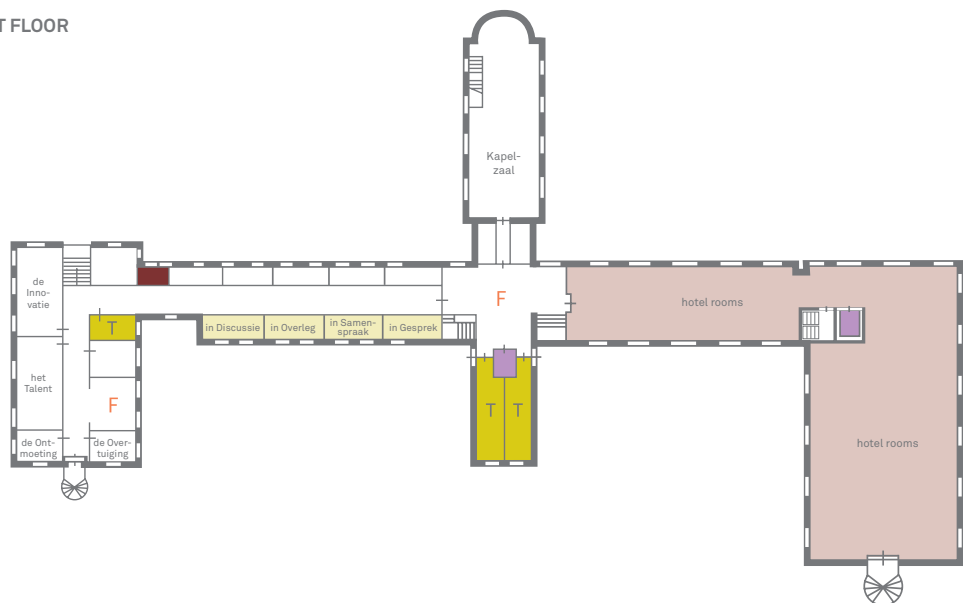

FIRST FLOOR

- 📶 WiFi
- P Parking: 300 places
- 🚭 Kapellerput is a no smoking hotel
- 🚫🐕 No pets allowed